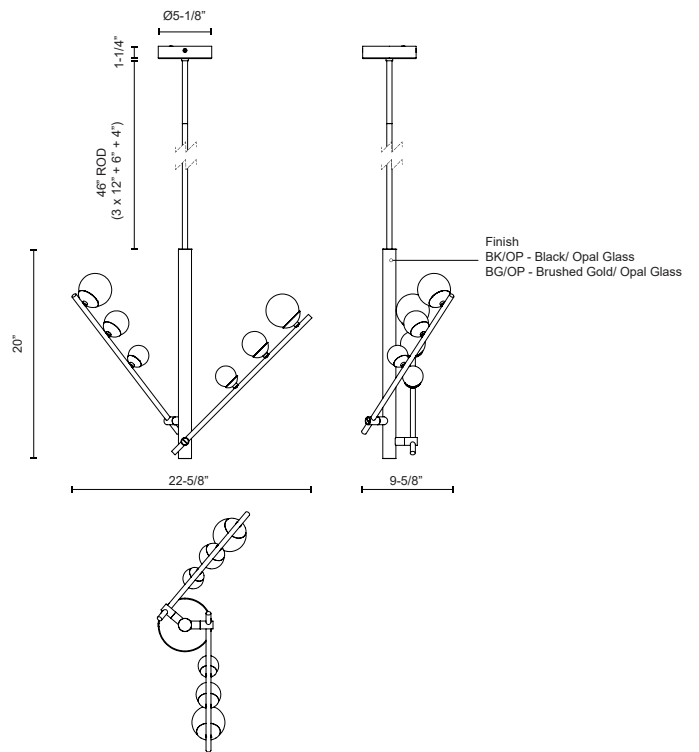

JUNIPER PD55520 PENDANTS

PROJECT

PD55520-BG/OP
Brushed Gold/Opal
Matte Glass

PD55520-BK/OP
Black/Opal Matte
Glass

SPECIFICATION DETAILS

Fixture Dimensions	L22-5/8" x W9-5/8" x H20"
Light Source	LED with DC Driver
Wattage	22W
Total Lumens	1530lm*
Delivered Lumens	1150lm
Voltage	120V
Color Temperature	3000K
CRI (Ra)	90CRI
Optional Color Temps	2700K - 5000K Available, Minimum Order Quantities Apply
LED Rated Life	50,000 hours
Dimming	100% - 10%, TRIAC or ELV Dimmer (Not Included)
Glass Details	Opal Glass
Adjustable	Yes
Rod Length	46" Max (3x12" + 1x6" + 1x4")
Minimum Hang Height	27"
Sloped Ceiling Adaptable	No
Location	Dry
Illumination Direction	Omni-directional
CEC Title 24 JA8	Yes, JA8-2022
Canopy Dimensions	D5-1/8" x H1-1/4"
Material	Steel + Aluminum + Glass
Paint Finish	BG01; BK01;

* For custom options, consult factory for details.

* For warranty information, please visit www.kuzcolighting.com/warranty

DESCRIPTION

Juniper's shape expands and contracts to suit your space's needs. Each branch of the Juniper collection adjusts to lengthen or collapse, creating a customized look. Atop each arm sits three growing Matte Opal glass globes stretching outwards to create depth and emphasis.

- Adjustable arms to create varied styles
- Matte Opal glass globes
- LED, no need for bulbs
- Matte Black or Brushed Gold finishes
- Rod included up to 46" in length

KUZCO

CANADA: 19054 28TH AVENUE - SURREY, BC V3Z 6M3